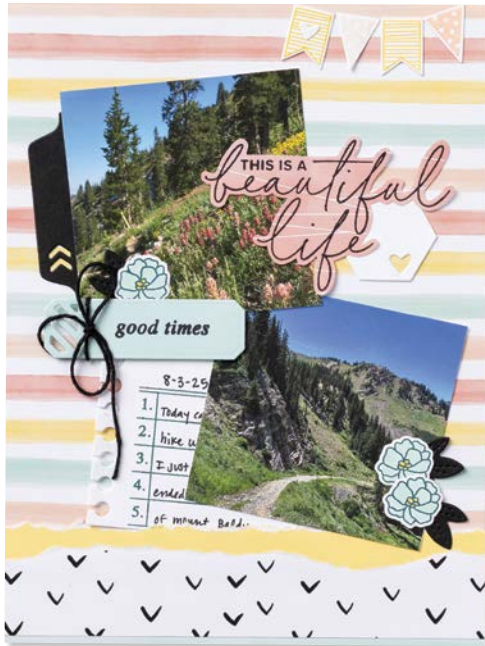

Save
10%
on all
bundles!

N 167557 ~~$87²⁵~~ AUD ~~$105²⁵~~ NZD

BORDERED IN BEAUTY BUNDLE

STAMP SET | P. 55 + DIES | P. 59 Suite

N 167781 ~~$98⁰⁰~~ AUD ~~$117²⁵~~ NZD

SUNSET COAST BUNDLE

STAMP SET | P. 55 + DIES | P. 58 Suite

N 167928 ~~$81⁷⁵~~ AUD ~~$99⁰⁰~~ NZD

RELAXING WATERSIDE BUNDLE

STAMP SET | P. 55 + DIES | P. 58 Suite

N 167719 ~~$91⁷⁵~~ AUD ~~$110⁵⁰~~ NZD

EXTRAORDINARY LIFE BUNDLE

STAMP SET | P. 55 + DIES | P. 59 Suite