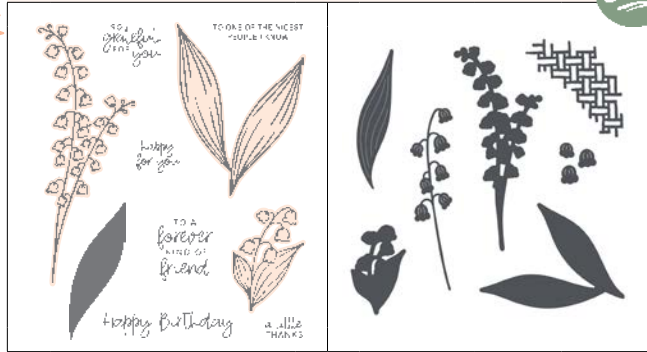

LILY OF THE VALLEY BUNDLE

STAMP SET | P. 51 + DIES | P. 58