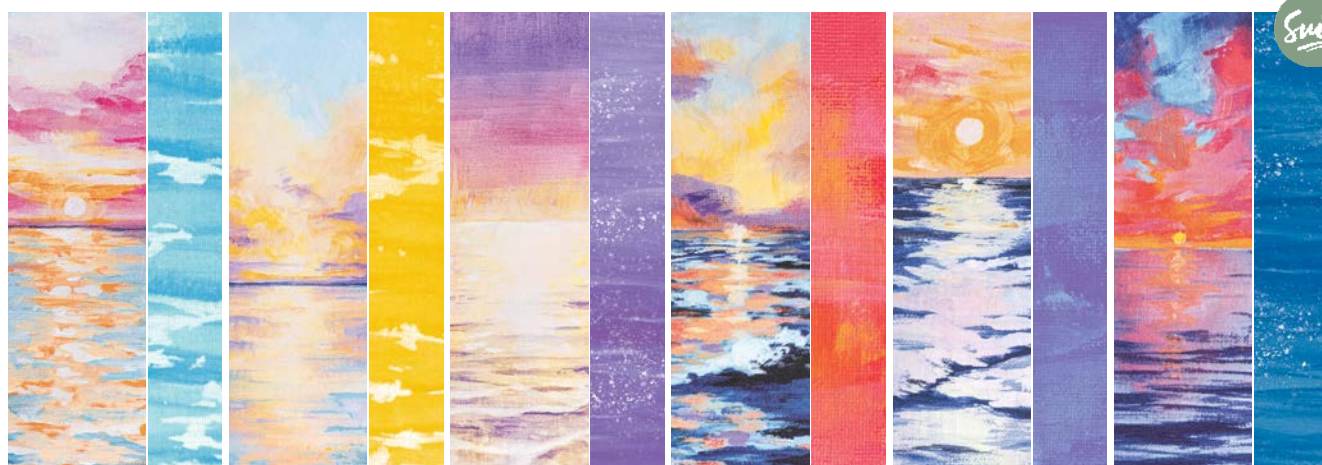

N 167773 SCENIC COAST 6" X 6" (15.2 X 15.2 CM) SPECIALTY

$30⁰⁰ AUD $36⁰⁰ NZD

48 sheets: 8 each of 6 double-sided designs. Acid and lignin free. Balmy Blue, Blueberry Bushel, Crushed Curry, Gorgeous Grape, Highland Heather, Strawberry Slush.