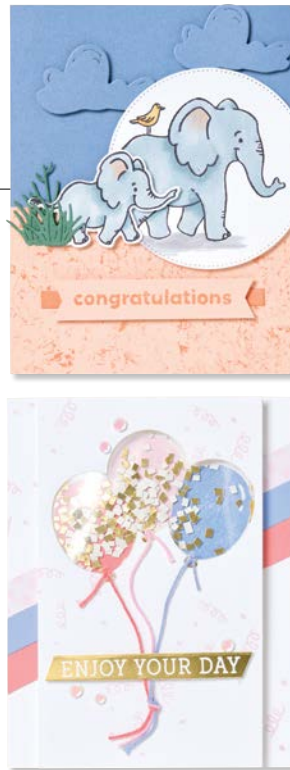

SAFARI SMILES
PHOTOPOLYMER STAMP SET

N 167574 | 10 | $35⁰⁰ AUD $42⁰⁰ NZD