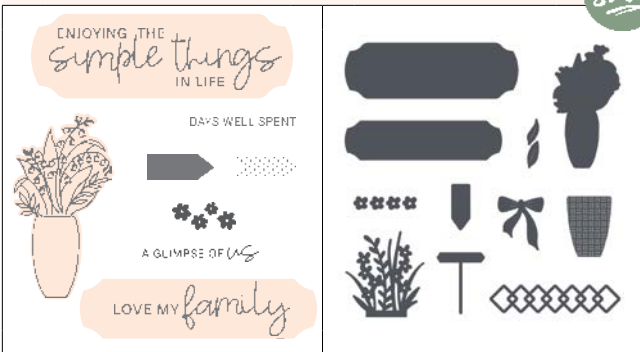

**LILY OF THE VALLEY BUNDLE**

STAMP SET | P. 51 + DIES | P. 58

*Suite*

**N 167870** ~~\$88<sup>00</sup>~~ ~~\$107<sup>00</sup>~~  
AUD NZD

**LIFE IN BLOOM BUNDLE**

STAMP SET | P. 51 + DIES | P. 60

*Suite*

**N 167745** ~~\$94<sup>50</sup>~~ ~~\$114<sup>25</sup>~~  
AUD NZD