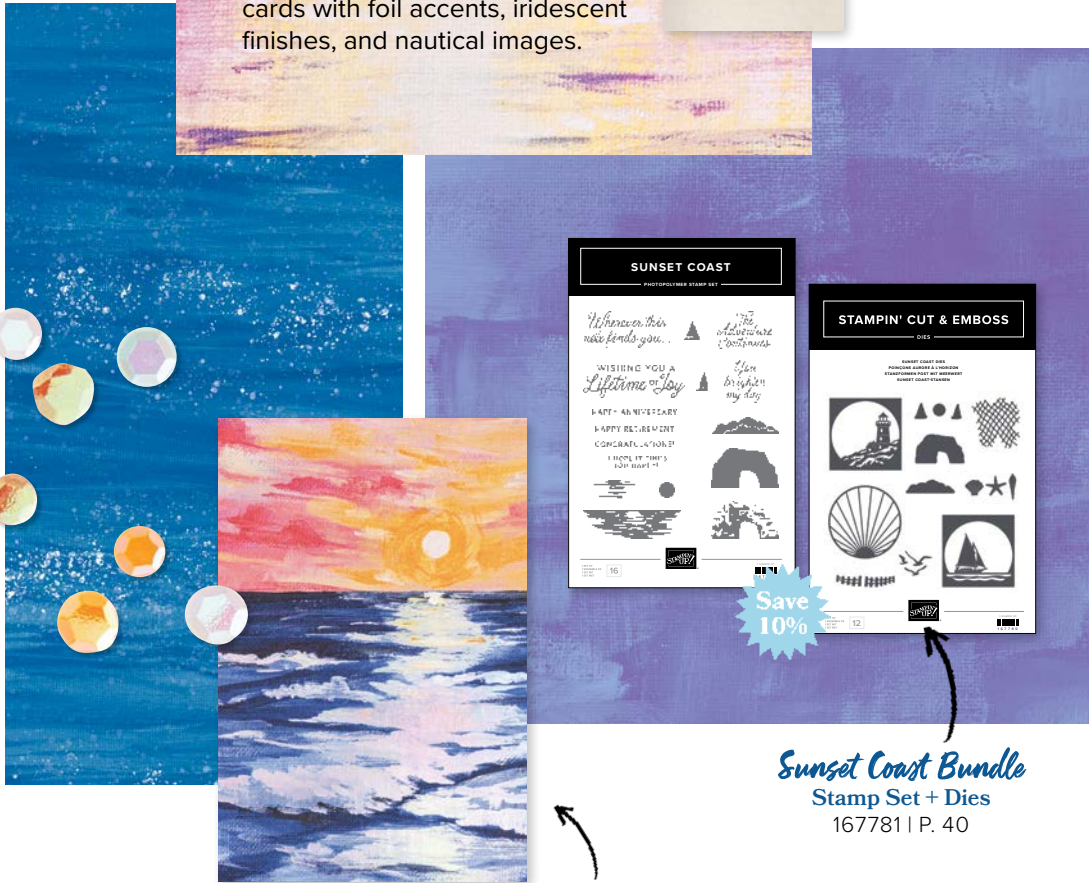

N	167786	SCENIC COAST SUITE COLLECTION Suite collection includes one of each item listed below.	$160⁵⁰ AUD	$192⁷⁵ NZD

Scenic Coast

Trend

Add seaside calm and sun-washed horizons to your cards with foil accents, iridescent finishes, and nautical images.

Sunset Shimmer Vellum
12" x 12" (30.5 x 30.5 cm)
Specialty Paper
167784 | P. 67

Sunset Sparkle Sequins
167785 | P. 72

Scenic Coast
6" x 6" (15.2 x 15.2 cm) Specialty
Designer Series Paper
167773 | P. 65

Sunset Coast Bundle
Stamp Set + Dies
167781 | P. 40