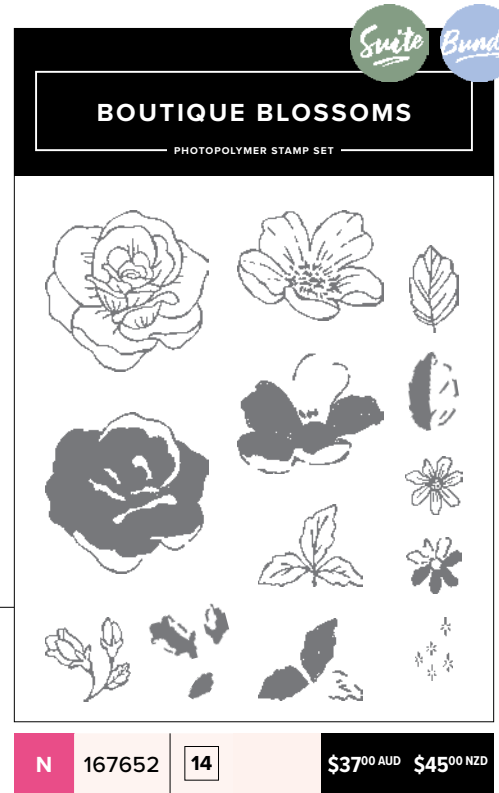

1 Number of stamps in stamp set | Stamp set artwork is shown at 50–60% of actual size