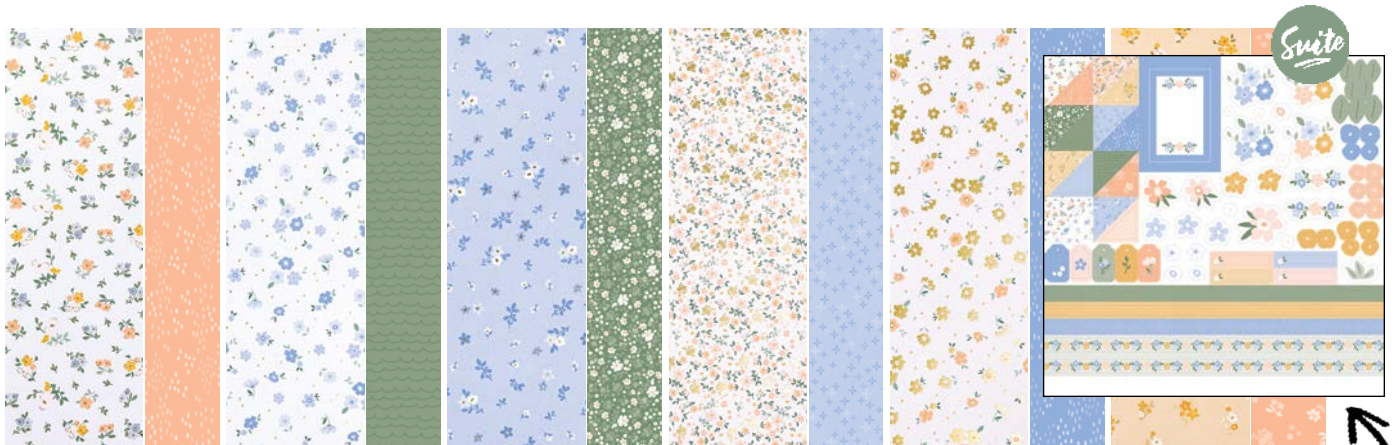

N BLOOM BOUTIQUE 12" X 12" (30.5 X 30.5 CM) SPECIALTY
167637 • PAPER ONLY $30⁰⁰ AUD $36⁰⁰ NZD 167734 • PAPER & STICKER SHEET $38⁰⁰ AUD $45⁵⁰ NZD

12 sheets: 2 each of 6 double-sided designs. Acid and lignin free. Barely Blush, Crisp Cantaloupe, gold, Golden Glow, Hydrangea Hue, Peaceful Pine.