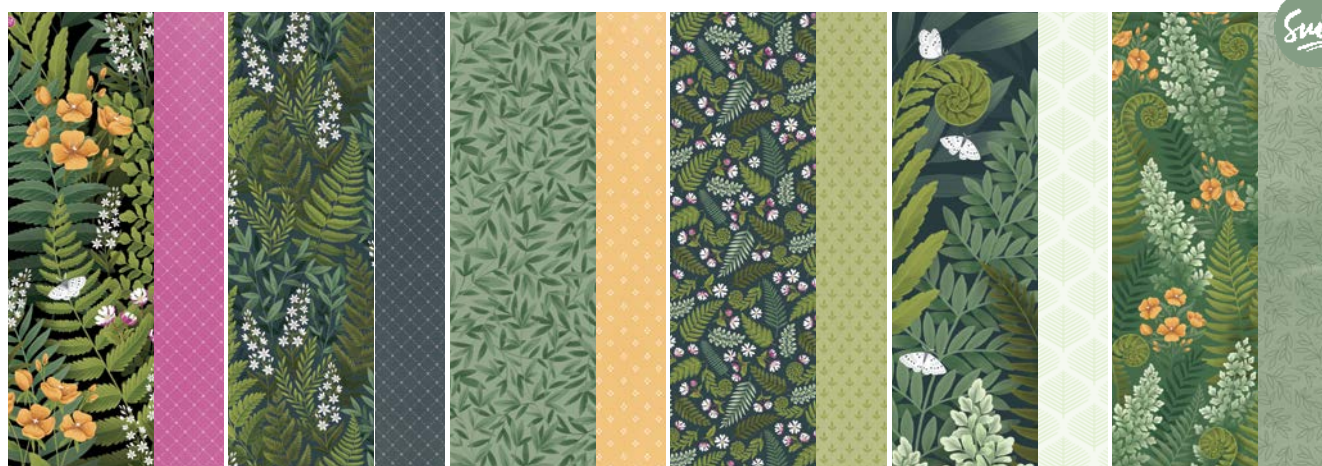

N 167737 MOONLIT FLORA 12" X 12" (30.5 X 30.5 CM)

$23⁰⁰ AUD $28⁰⁰ NZD

12 sheets: 2 each of 6 double-sided designs. Acid and lignin free. Berry Burst, Golden Glow, Mossy Meadow, Old Olive, Peaceful Pine, Secret Sea.