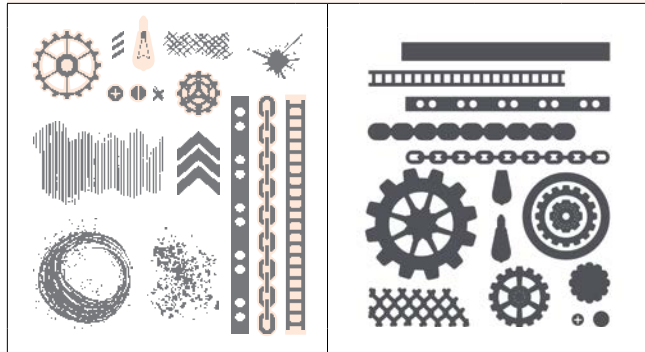

166854 ~~$79.00~~ ~~$94.50~~
USA AUD NZD

GEARS & TEXTURES BUNDLE
STAMP SET | P. 47 **+** DIES | P. 59