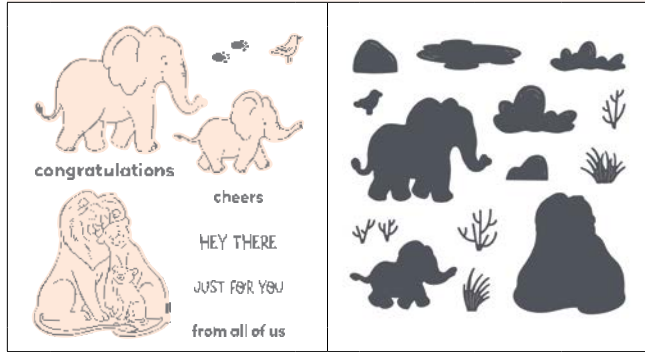

N 167578 ~~$75.50~~ ~~$90.75~~
USA AUD NZD

SAFARI SMILES BUNDLE
STAMP SET | P. 47 **+** DIES | P. 60