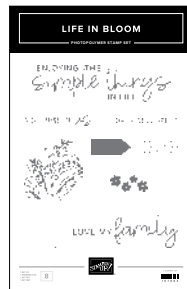

Save
10%

N Life in Bloom Bundle
Stamp Set + Dies
167870 • P. 37
$88.00 AUD | $107.00 NZD