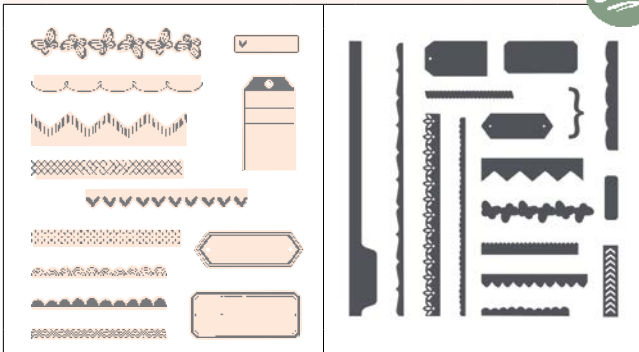

BORDERED IN BEAUTY BUNDLE

STAMP SET | P. 55 + DIES | P. 59 Suite