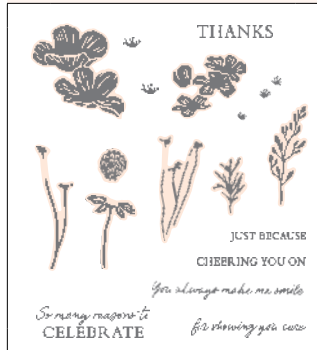

**HEIRLOOM BOUTIQUE BUNDLE**

STAMP SET | P. 46

DIES | P. 60

**N 167912** ~~\$71<sup>00</sup>~~ ~~\$85<sup>50</sup>~~  
AUD NZD

**FLOWERING MEADOW BUNDLE**

STAMP SET | P. 47

DIES | P. 60

**N 167578** ~~\$75.50~~ ~~\$90.75~~  
USA AUD NZD