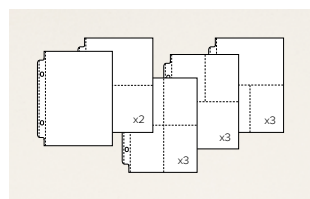

144205 $11⁰⁰ AUD $13²⁵ NZD

VARIETY PACK 6" X 8" (15.2 X 20.3 CM) PHOTO POCKET PAGES
12 pages in 5 designs. Use with 6" x 8" (15.2 x 20.3 cm) albums.