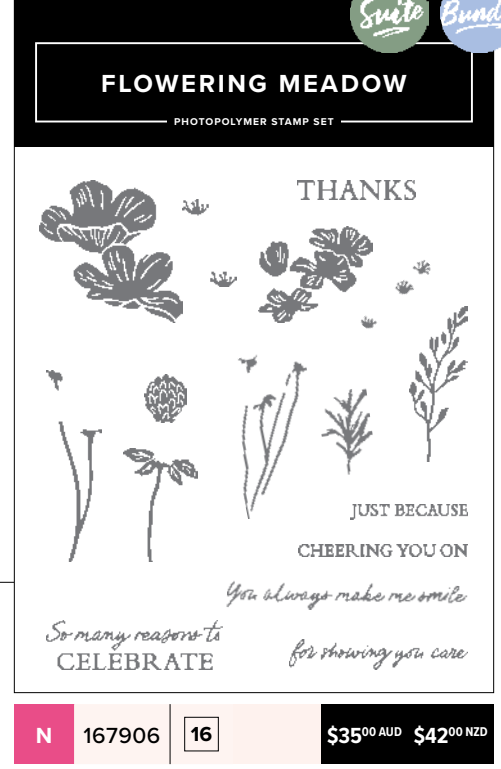

FLOWERING MEADOW
PHOTOPOLYMER STAMP SET

N 167906 | 16 | $35⁰⁰ AUD $42⁰⁰ NZD