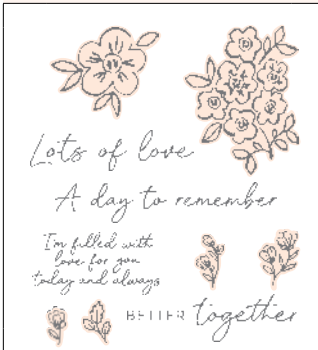

HEIRLOOM BOUTIQUE BUNDLE

STAMP SET | P. 46

DIES | P. 60