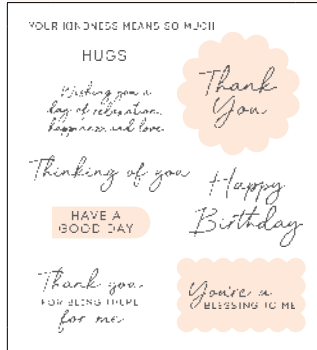

DIES | P. 59

**N 167647** ~~\$92<sup>50</sup>~~ ~~\$111<sup>50</sup>~~  
AUD NZD

**SCALLOPED BLOOMS BUNDLE**

STAMP SET | P. 46

DIES | P. 60

**N 167731** ~~\$87<sup>25</sup>~~ ~~\$105<sup>25</sup>~~  
AUD NZD