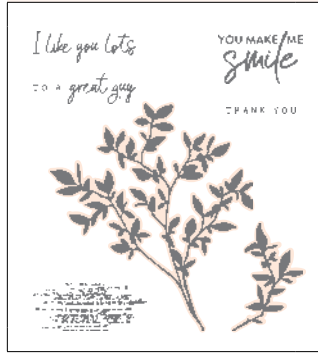

NATURE'S SYMPHONY BUNDLE

STAMP SET | P. 52

DIES | P. 58