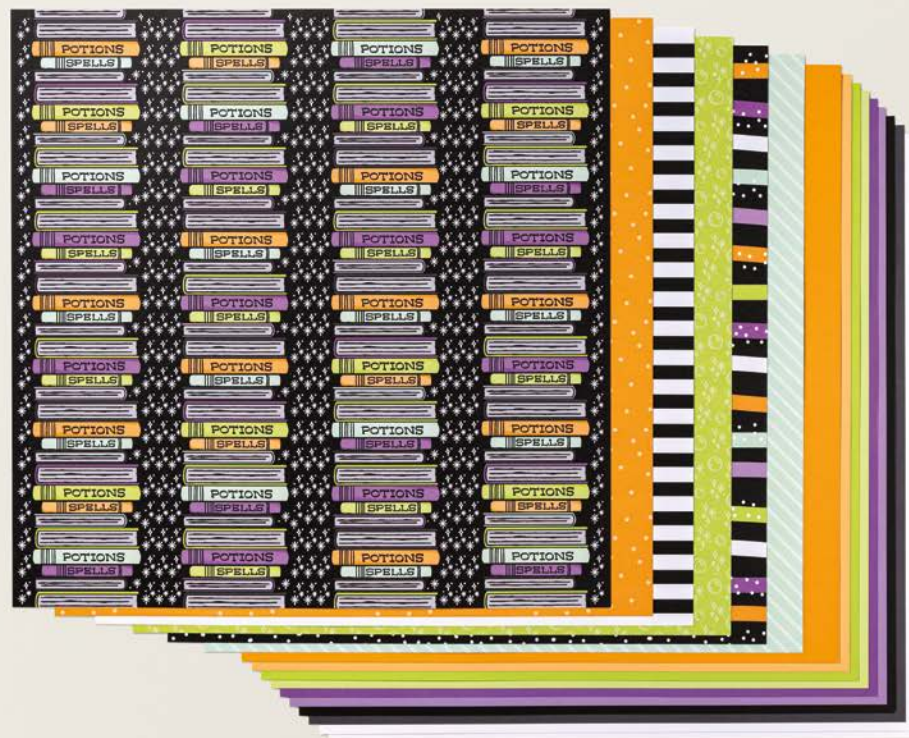

halloween memories

SCRAPBOOKING WORKSHOP KIT

166494 | $49.00 AUD | $59.00 NZD

Makes three two-page 12" x 12" (30.5 x 30.5 cm) scrapbook spreads. Kit includes instructions and one of each item listed below.

FEATURED TECHNIQUE: Add faux stitching details with Stampin' Write™ Markers.

FEATURED COLOURS: Basic Black, Gorgeous Grape, Granny Apple Green, Pool Party, Pumpkin Pie.

12" X 12" (30.5 X 30.5 CM) TWO-TONE CARDSTOCK

8 sheets: 2 each of Basic Black, Gorgeous Grape, Granny Apple Green, Pumpkin Pie.

WHITE WILLOW 12" X 12" (30.5 X 30.5 CM) CARDSTOCK

2 sheets.

DOUBLE-SIDED 12" X 12" (30.5 X 30.5 CM) DESIGNER SERIES PAPER

6 sheets.

SINGLE-SIDED 12" X 12" (30.5 X 30.5 CM) DESIGNER SERIES PAPER

4 sheets.

12" X 12" (30.5 X 30.5 CM) STICKER SHEET

1 sheet.

PHOTO PLACEHOLDERS

ADDITIONAL PRODUCTS (sold separately)

BASIC BLACK STAMPIN' WRITE MARKER
162481 | $6.25 AUD | $7.50 NZD (AC P. 139)

STAMPIN' SEAL • 152813
$14.00 AUD | $17.00 NZD (AC P. 117)

PAPER TRIMMER • 152392
$49.00 AUD | $59.00 NZD (AC P. 121)

PAPER SNIPS SCISSORS • 103579
$21.00 AUD | $25.25 NZD (AC P. 16)