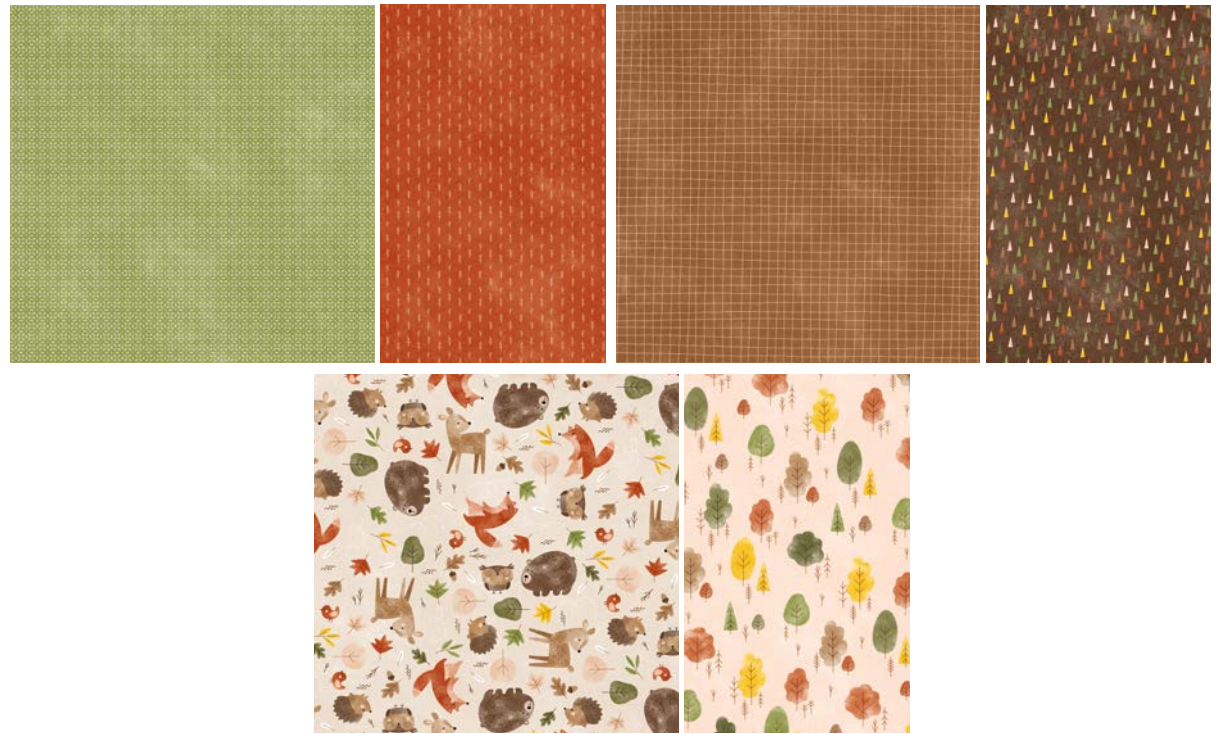

② DESIGNER SERIES PAPER ONLY