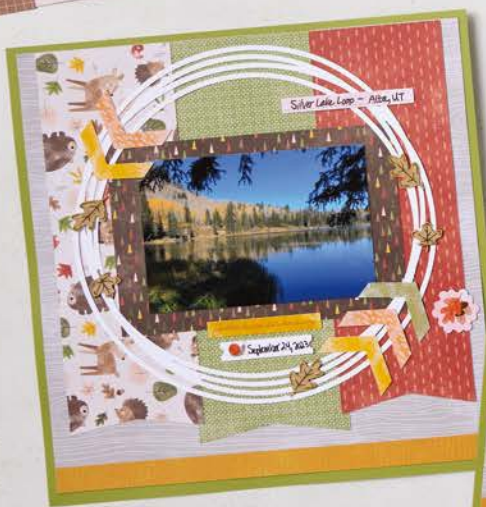

PAPER SNIPS SCISSORS • 103579 | \$21.00 AUD | \$25.25 NZD (AC P. 16)

autumn to remember

**1. SWEET DAYS OF AUTUMN 12" X 12" (30.5 X 30.5 CM)
DESIGNER SERIES PAPER & STICKER SHEET • 166609
\$29.75 AUD | \$35.75 NZD**