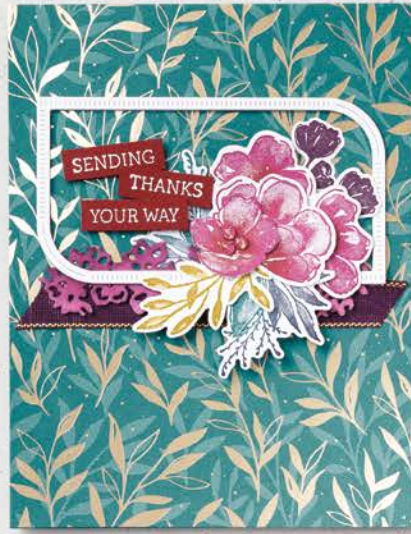

CHERRY COBBLER

WILD WHEAT

PRETTY PEACOCK

NIGHT OF NAVY

BLACKBERRY BLISS

BERRY BURST