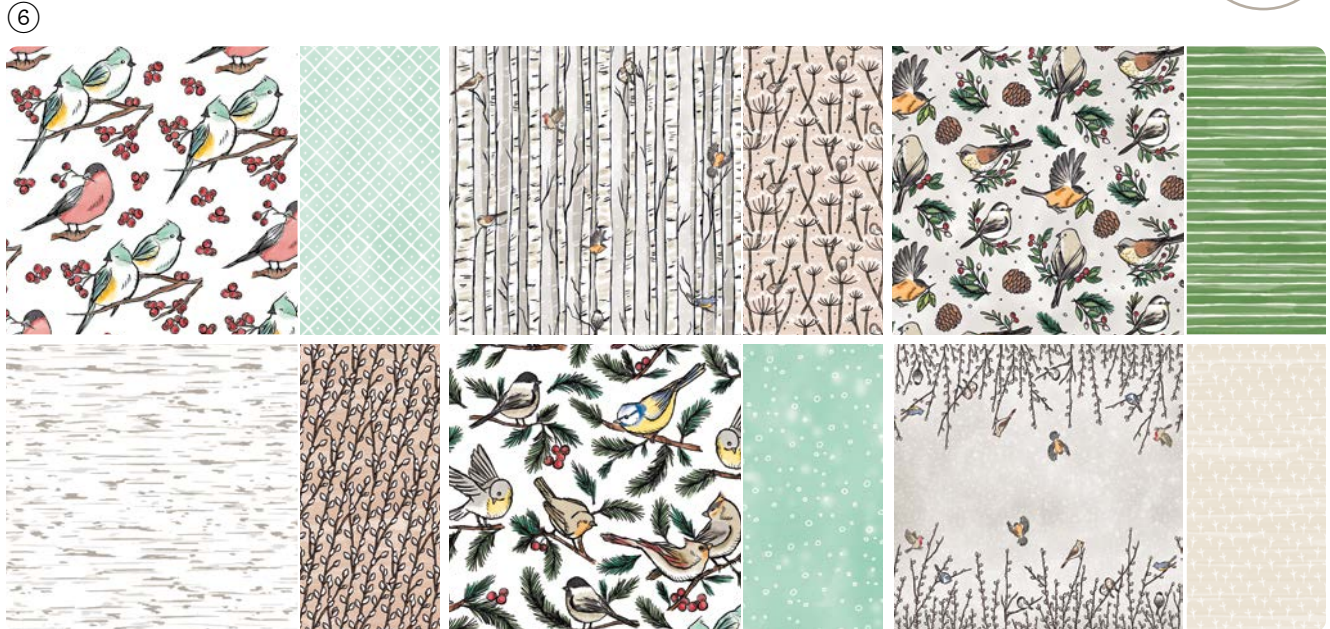

REAL RED

COPPER CLAY

GARDEN GREEN

COASTAL CABANA

CRUMB CAKE

GRAY GRANITE

nests of winter

SUITE COLLECTION
164072 | \$171.50 AUD | \$206.25 NZD