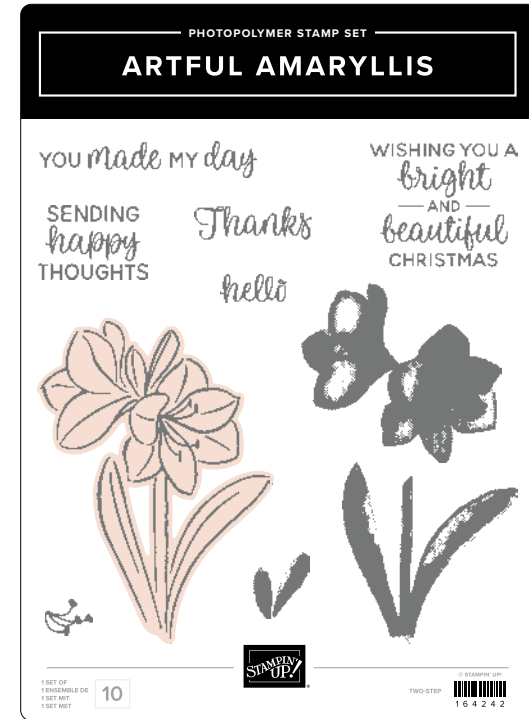

ARTFUL AMARYLLIS STAMP SET • 164242 | $34.00 AUD | $40.00 NZD
10 photopolymer stamps.