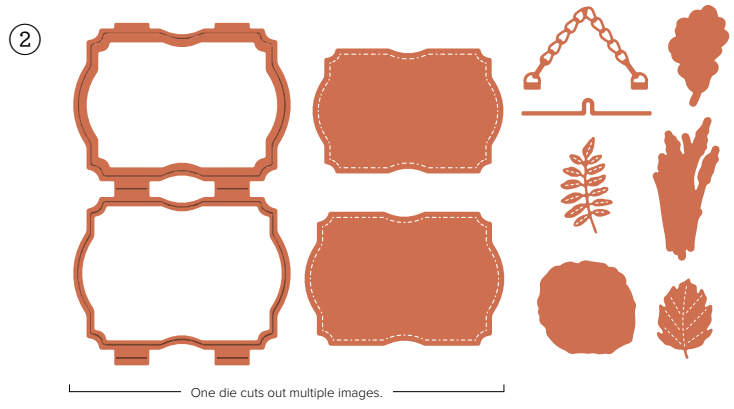

splendid autumn

SUITE COLLECTION
164062 | $157.50 AUD | $190.00 NZD

Cling
Suite collection includes one of each item listed below.

1-2. **10% BUNDLED SAVINGS**
AUTUMN EXPRESSIONS BUNDLE • 164056
~~$100.00 AUD | $121.00 NZD~~
$90.00 AUD | $108.75 NZD
Stamp Set + Dies

3. **FAUX GLASS DOTS**
164060 | $15.00 AUD | $18.00 NZD
200 adhesive-backed pieces.

4. **WOVEN GOLDEN LEAVES**
164059 | $15.75 AUD | $19.00 NZD
75 pieces.

5. **WILD WHEAT 3/8" (1 CM) RUSTIC STRIPED RIBBON**
164061 | $15.00 AUD | $18.00 NZD
10 yards (9.1 m).

6. **SPLENDID AUTUMN 6" X 6" (15.2 X 15.2 CM) DESIGNER SERIES PAPER**
164173 | $21.75 AUD | $26.25 NZD
48 sheets.

► *To order bundle items individually*

1. **AUTUMN EXPRESSIONS STAMP SET**
164174 | $44.00 AUD | $53.00 NZD
9 cling stamps.

2. **AUTUMN EXPRESSIONS DIES**
164055 | $56.00 AUD | $68.00 NZD • 8 dies.
Folded label size: 3-3/8" x 2-3/4" (8.6 x 7 cm).