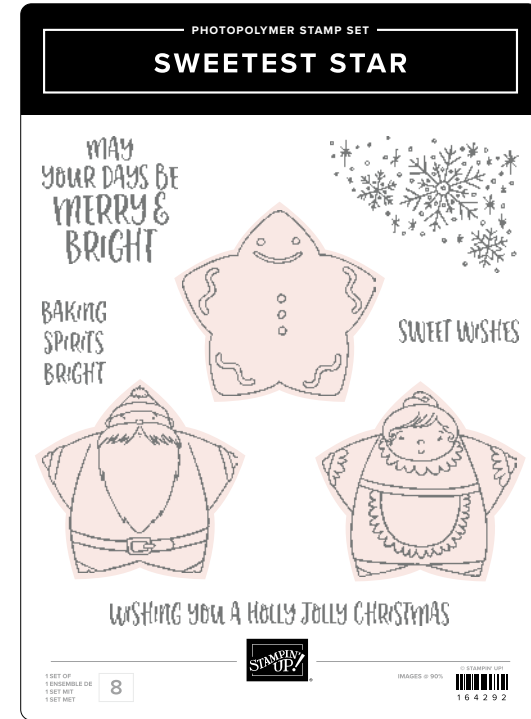

SWEETEST STAR STAMP SET • 164292 | $35.00 AUD | $42.00 NZD
8 photopolymer stamps.