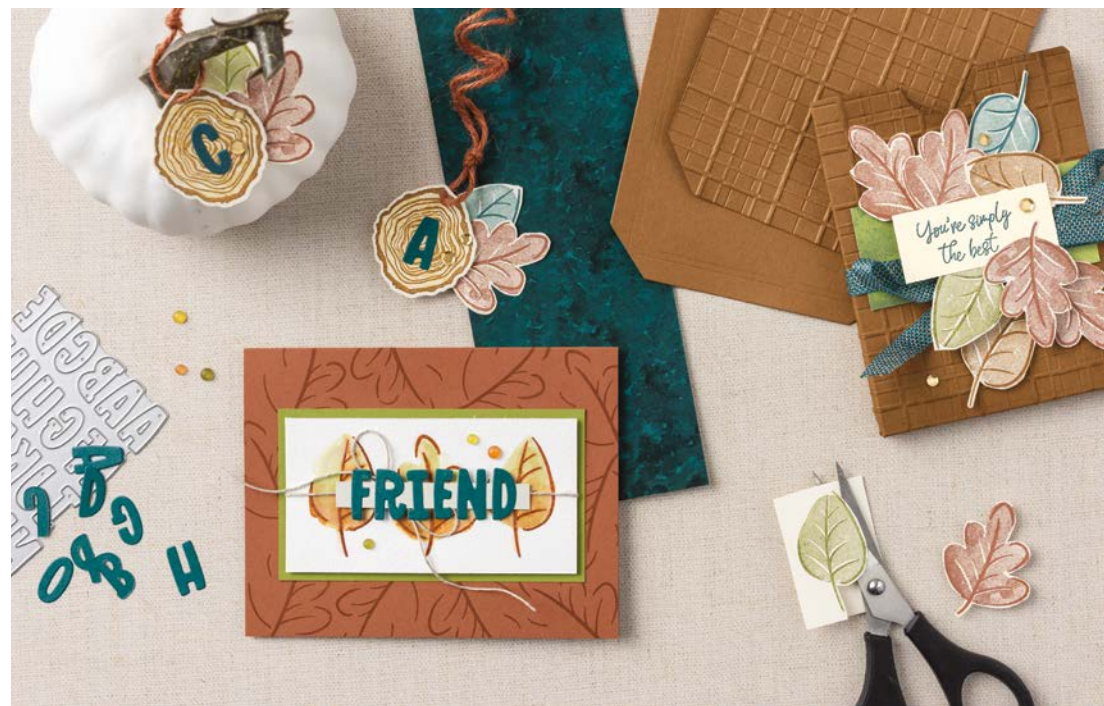

gather

WITH FRIENDS

Cosy up with friends around the table during the autumn season with everything you need to create memorable paper crafts—whether you go for autumnal simplicity or spice up your handmade crafts, it's always better to create together!