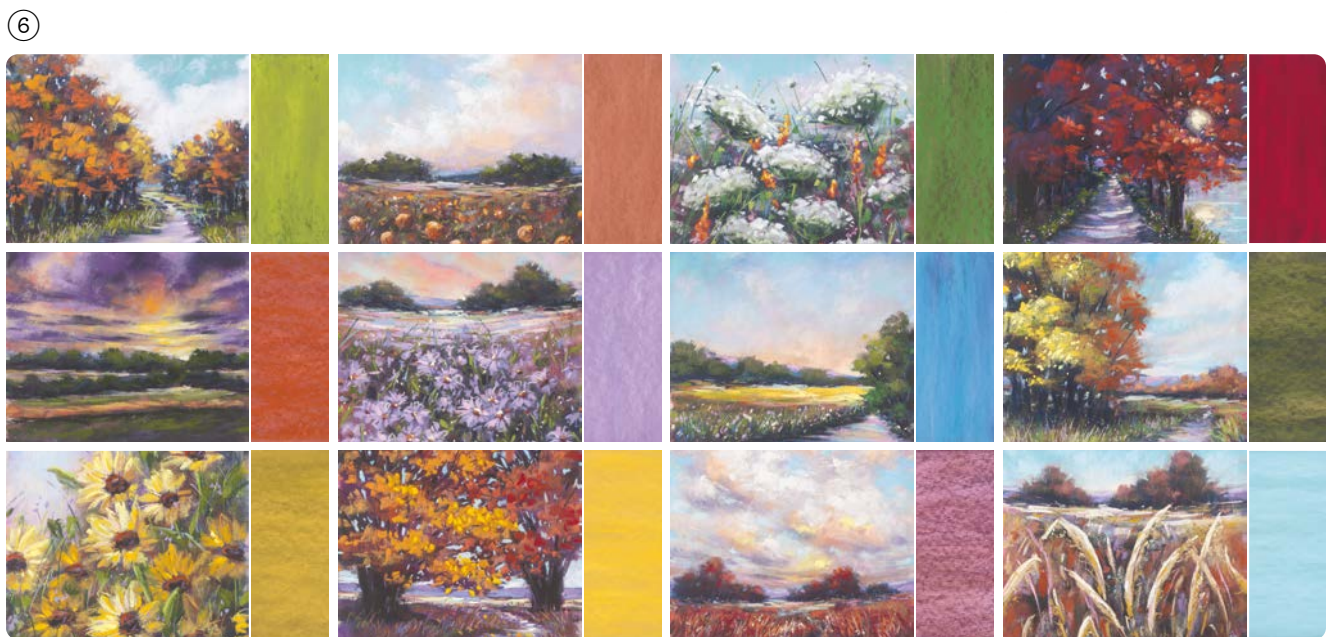

splendid autumn

SUITE COLLECTION
164062 | $157.50 AUD | $190.00 NZD

Cling
Suite collection includes one of each item listed below.

1-2. **10% BUNDLED SAVINGS**
AUTUMN EXPRESSIONS BUNDLE • 164056
~~$100.00 AUD | $121.00 NZD~~
$90.00 AUD | $108.75 NZD
Stamp Set + Dies

3. **FAUX GLASS DOTS**
164060 | $15.00 AUD | $18.00 NZD
200 adhesive-backed pieces.

4. **WOVEN GOLDEN LEAVES**
164059 | $15.75 AUD | $19.00 NZD
75 pieces.

5. **WILD WHEAT 3/8" (1 CM) RUSTIC STRIPED RIBBON**
164061 | $15.00 AUD | $18.00 NZD
10 yards (9.1 m).

6. **SPLENDID AUTUMN 6" X 6" (15.2 X 15.2 CM) DESIGNER SERIES PAPER**
164173 | $21.75 AUD | $26.25 NZD
48 sheets.

► *To order bundle items individually*

1. **AUTUMN EXPRESSIONS STAMP SET**
164174 | $44.00 AUD | $53.00 NZD
9 cling stamps.

2. **AUTUMN EXPRESSIONS DIES**
164055 | $56.00 AUD | $68.00 NZD • 8 dies.
Folded label size: 3-3/8" x 2-3/4" (8.6 x 7 cm).