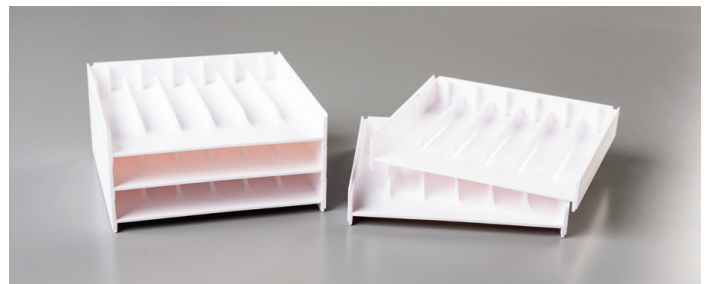

STORAGE

BY STAMPIN' UP!®

AVAILABLE NOW!

Give your creativity some style and structure with Storage by Stampin' Up! With various shapes and sizes to choose from, it's up to you to organise your crafting space your way. See all the storage options below:

INK PAD & MARKER STORAGE TRAYS 149168 **\$24.00 AUD | \$29.00 NZD**

Set of 5 white plastic trays. Each tray stores one Stampin' Pad and one Stampin' Write Marker (or Watercolor Pencil). Stack several trays together or combine with other storage products. Peel-and-stick silicone feet are included to protect your surface and prevent slipping. Each tray: 5" x 5" x 7/8" (12.7 x 12.7 x 2.2 cm).

STAMPIN' BLENDS STORAGE TRAYS 149169 **\$24.00 AUD | \$29.00 NZD**

Set of 5 white plastic trays. Each tray stores 6 Stampin' Blends markers. Stack several trays together or combine with other storage products. Peel-and-stick silicone feet are included to protect your surface and prevent slipping. Each tray: 5" x 5" x 7/8" (12.7 x 12.7 x 2.2 cm).

OPEN STORAGE CUBE 149171 **\$17.75 AUD | \$21.00 NZD**

One white plastic cube. The open-front design lets you neatly stash small items such as embellishments, adhesives, ribbon and more. Peel-and-stick silicone feet are included to protect your surface and prevent slipping. 5" x 5" x 4-1/16" (12.7 x 12.7 x 10.3 cm).