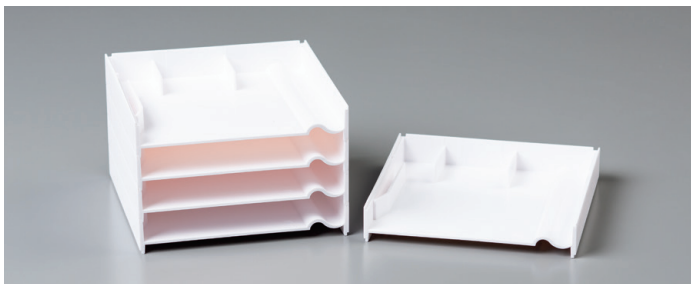

STORAGE

BY STAMPIN' UP!®

AVAILABLE NOW!

Give your creativity some style and structure with Storage by Stampin' Up! With various shapes and sizes to choose from, it's up to you to organise your crafting space your way. See all the storage options below:

INK PAD & MARKER STORAGE TRAYS 149168 **\$24.00 AUD | \$29.00 NZD**

Set of 5 white plastic trays. Each tray stores one Stampin' Pad and one Stampin' Write Marker (or Watercolor Pencil). Stack several trays together or combine with other storage products. Peel-and-stick silicone feet are included to protect your surface and prevent slipping. Each tray: 5" x 5" x 7/8" (12.7 x 12.7 x 2.2 cm).

STAMPIN' BLENDS STORAGE TRAYS 149169 **\$24.00 AUD | \$29.00 NZD**

Set of 5 white plastic trays. Each tray stores 6 Stampin' Blends markers. Stack several trays together or combine with other storage products. Peel-and-stick silicone feet are included to protect your surface and prevent slipping. Each tray: 5" x 5" x 7/8" (12.7 x 12.7 x 2.2 cm).

OPEN STORAGE CUBE 149171 **\$17.75 AUD | \$21.00 NZD**

One white plastic cube. The open-front design lets you neatly stash small items such as embellishments, adhesives, ribbon and more. Peel-and-stick silicone feet are included to protect your surface and prevent slipping. 5" x 5" x 4-1/16" (12.7 x 12.7 x 10.3 cm).